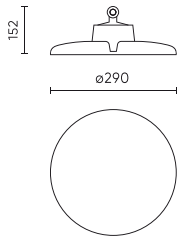

LED line PRIME

Code: 216457

EAN: 5905378216457

**Highbay luminaire PHANTOM 4000K
150W 28500lm 120° IP65 black PRIME
DALI**

Technical drawing