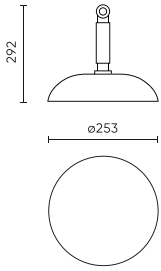

LED line PRIME

Code: 219922

EAN: 5905378219922

**Highbay luminaire PYRO High Temp
4000K 100W 19000lm 90° IP65 black
PRIME**

Technical drawing