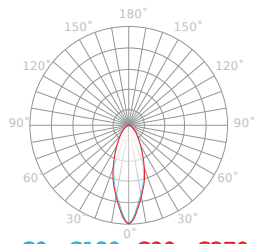

Luminous [cd/klm]