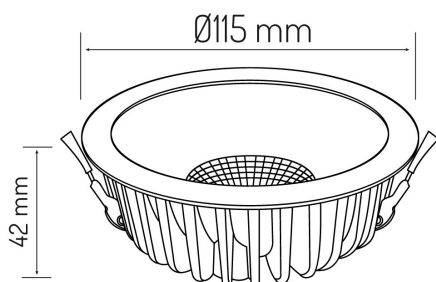

## LED line® downlight 15W 1500lm 4000K QUANTUM 1-10V

Voltage range and voltage type

Ambient temperature suitable for operation

IEC protection class

Material (housing)

LED type

Mounting hole diameter

LED quantity

Beam angle

Number of on/off cycles

IK protection rating

Material (cover)

Lifespan

IP protection rating

Parameter	Value
Luminous efficacy	100 lm/W
Power	15 W
Energy efficiency class 2019/2015	F
Luminous flux	1500 lm
Correlated colour temperature	4000 K
Colour consistency in McAdam ellipses	≤3
IP protection rating	20
Warranty (years)	5
Dimmable function	Yes
Survival factor	0.9
Lifetime L70B50	50 000
Dimmable	YES
Wire length	150 mm
Weight	0,35 g
Supply voltage range and voltage type	AC 220-240

Parameter	Value
Number of on/off cycles	50000
Colour consistency in McAdam ellipses	≤3
Ambient temperature suitable for operation	-5 ÷ 40 °C
Mounting hole diameter	-5 ÷ 40 mm
For indoor use	Inside
IEC protection class	II
IK protection rating	03
Lamp's warm-up time to 60%	1
Height	42 mm
EPREL ID	778 728
Date of first placement on the market	96
Energy class	A+ / F
Form of the product (EPREL)	0.4
Angle for useful luminous flux (EPREL)	Narrow cone of 90 degrees
Is the product equipped with an integrated light	No

Colour rendering index Ra	85
Colour	LED Line
The lumen maintenance factor	96
Lamp's diameter	115
Beam angle	60 °
Material (cover)	polycarbonate
Material (housing)	aluminum
LED type	COB
LED quantity	1
Lifespan	50000
Power Factor	0,9