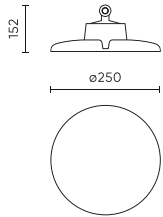

LED line PRIME

Code: 219373

EAN: 5905378219373

**Highbay luminaire PHANTOM 4000K
100W 17500lm 60° IP65 CRI80 black
PRIME 1-10V**

Technical drawing