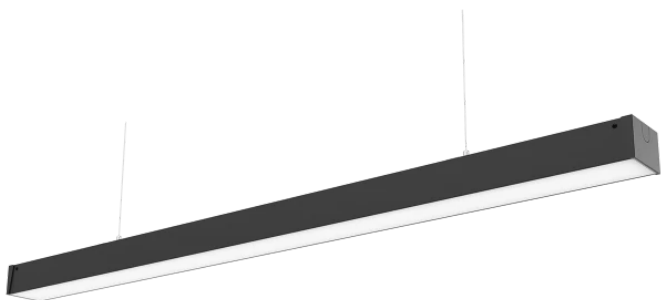

LED line PRIME

Code: 475732-DALI

EAN: 5905378224209

**Linear luminaire FUSION 4000K 40W
5200lm 120° IP20 120cm black PRIME PC
Cover DALI**

FUSION fixture series is available in power ranges from 20 to 60W, with a color temperature of **4000K**. The efficiency of the fixtures is 130 lm/W.

DALI version.

Product made to order - delivery within 4 days.

Technical data

Parameter	Value
Energy efficiency class 2019/2015	C
Warranty	5/7*
Power	• 40 W
Voltage	• 220-240 V AC
Correlated colour temperature	• 4000 K
Colour rendering index Ra	80
IP protection rating	IP20
IK protection rating	08
IEC protection class	I
Luminous efficacy	130
Luminous flux	5200
Lifetime L70B50	50 000 h

Parameter	Value
L80B* – difference B10–B50 ≈ 1% (according to LightingEurope) – negligible	35000 h
Dimmable function	Dali
Sling length	200 cm
Frequency of the supply voltage	50/60Hz
Beam angle	120°
Power Factor	0,9
Lamp's warm-up time to 60%	1
Ambient temperature suitable for operation	-20 ÷ 45
For indoor use	Inside
Height	52 mm
DALI	• YES