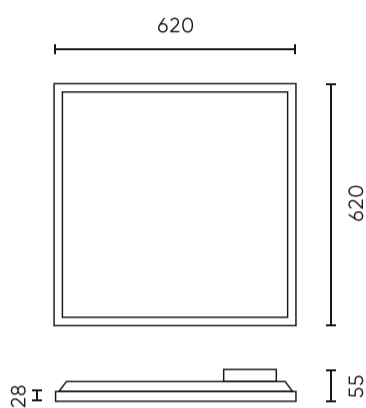

LED line PRIME

Code: 204539

EAN: 5905378204539

**Backlit Panel 3CCT (3/4/5K) 34W 4760lm
IP20 62x62cm white UGR<19 PRIME**

Technical drawing