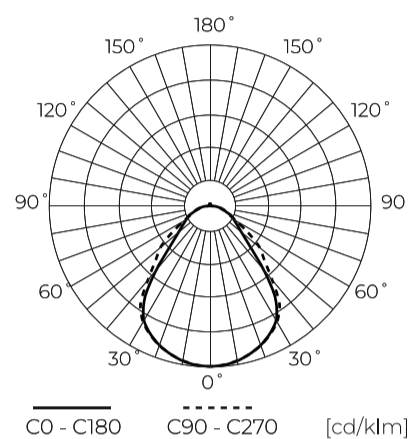

Technical data

Parameter	Value
Energy efficiency class 2019/2015	C
Warranty	5/7*
Power	• 34 W
Voltage	• 220-240 V AC
Correlated colour temperature	• 3000 K • 4000 K • 5000 K
Colour of the light	White
Colour rendering index Ra	80
IP protection rating	IP20
IK protection rating	02
IEC protection class	II
Luminous efficacy	140
Luminous flux	4760
The lumen maintenance factor	96
Lifetime L70B50	50 000 h
L80B* – difference B10–B50 ≈ 1% (according to LightingEurope) – negligible	35000 h
Survival factor	0.9

Parameter	Value
Dimmable function	Triac
Colour consistency in McAdam ellipses	≤6
Frequency of the supply voltage	50/60Hz
Beam angle	90
LED type	SMD LED 2835
LED quantity	128
Power Factor	0,9
Number of on/off cycles	50000
Lamp's warm-up time to 60%	1
Ambient temperature suitable for operation	-20÷45
For indoor use	Inside
Height	30
Colour	White
Material (housing)	Aluminium
Material (cover)	Polystyrene

LED line PRIME

Code: 204539

EAN: 5905378204539

**Backlit Panel 3CCT (3/4/5K) 34W 4760lm
IP20 62x62cm white UGR<19 PRIME**

Technical drawing

Light distribution

Additional product photos

Logistics data

Single packaging

Quantity	1
Width	35 mm
Height	640 mm
Length	630 mm
Weight	1,97 kg

Bulk packaging

Quantity	5
Width	200 mm
Height	655 mm
Length	645 mm
Volume	0,085 m3
Weight	12,8 kg
Comments	

Europallet

Height	1320 mm
Quantity in layer	30
Number of layers	2
Bulk quantity	60
Weight	153,6 kg