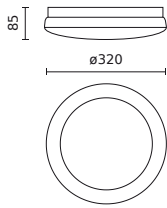

LED line PRIME

Code: 218734

EAN: 5905378218734

**Ceiling Light LEDIS 3CCT(3K/4K/6K)
12/16W 1600lm round IP65 white PRIME
motion sensor MV**

Technical drawing