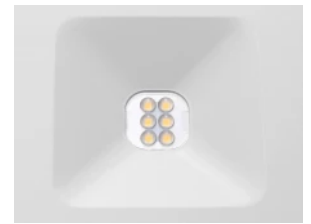

LED line PRIME

Code: 244193-CAW3HAT

EAN:

**Backlit Panel DIORA 4000K 15-36W
2250-5040lm IP20 UGR<16 60x60cm
white PRIME emergency module CAW
3h AT CNBOP**

LED panel DIORA 15-36W 4000K is a modern lighting solution that stands out for high light performance ranging from 2250 to 5040 lumens. It emits white light with a colour temperature of 4000 K, ideal for creating a comfortable atmosphere in the rooms. Its power is adjustable from 15 to 36 W, allowing to adjust the intensity of light to the needs of users. The use of high quality materials ensures durability and aesthetic appearance of the product.

Parameter	Value
Multi Power Driver	Multi Power Driver
Frequency of the supply voltage	50/60Hz
Beam angle	75
LED type	SMD2835
LED quantity	96
Power Factor	0,9
Number of on/off cycles	50000
Lamp's warm-up time to 60%	1
Ambient temperature suitable for operation	-5÷40
For indoor use	Inside
Installation method	recessed
Height	19
Colour	white
Material (housing)	Metal
Emergency module	• YES

LED line PRIME

Code: 244193-CAW3HAT

EAN:

**Backlit Panel DIORA 4000K 15-36W
2250-5040lm IP20 UGR<16 60x60cm
white PRIME emergency module CAW
3h AT CNBOP**

Technical drawing

Light distribution

Additional product photos