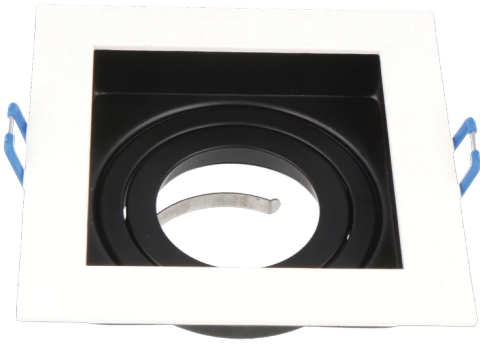

## LED line® downlight aluminium square adjustable black/white OLTIBO

Product coated with a matt paint finish which gives aesthetic appearance.

Adjustable downlight fixture - the beam of light can be turned into any direction.

Manufacturer issues a 5-year warranty for this product.

Mounting hole diameter

Parameter	Value
Maximum suitable lamp power	35
IP protection rating	20
Warranty (years)	5
Colour	black & white
Lamp's diameter	50
Material (housing)	DIE-CAST alu
Y-axis angle regulation	25
Type of surface suitable for installation	F
Distance from illuminated surface	0.5
Installation method	recessed

Parameter	Value
Mounting hole diameter	90x90 mm
For indoor and outdoor use	YES
IEC protection class	III
Full box quantity	100 pc
Length	100 mm
Width	100 mm
Height	40 mm
Product weight with packaging	177 g
Master carton weight (kg)	8,85