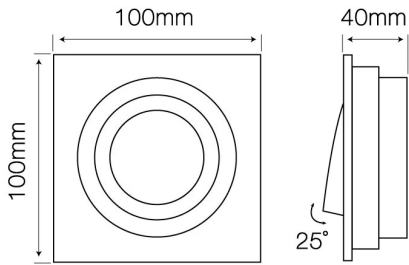

## LED line® downlight aluminium square adjustable black/white OLTIBO

Product coated with a matt paint finish which gives aesthetic appearance.

Adjustable downlight fixture - the beam of light can be turned into any direction.

Manufacturer issues a 5-year warranty for this product.

Mounting hole diameter

Parameter	Value
Maximum suitable lamp power	35
IP protection rating	20
Warranty (years)	5
Colour	black & white
Lamp's diameter	50
Material (housing)	DIE-CAST alu
Y-axis angle regulation	25
Type of surface suitable for installation	F
Distance from illuminated surface	0.5
Installation method	recessed

Parameter	Value
Mounting hole diameter	90x90 mm
For indoor and outdoor use	YES
IEC protection class	III
Full box quantity	100 pc
Length	100 mm
Width	100 mm
Height	40 mm
Product weight with packaging	177 g
Master carton weight (kg)	8,85