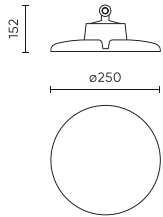

LED line PRIME

Code: 216273

EAN: 5905378216273

**Highbay luminaire PHANTOM 4000K
70W 13300lm 120° IP65 black PRIME
DALI**

Technical drawing