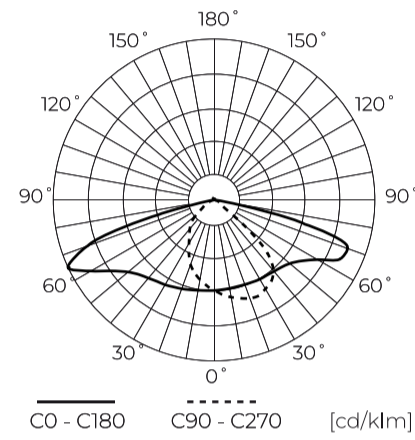

**Technical data**

Parameter	Value
Energy efficiency class 2019/2015	B
Warranty	5/7*
Power	• 42 W
Voltage	• 100-277 V AC
Correlated colour temperature	• 4000 K
Colour of the light	White
Colour rendering index Ra	70
IP protection rating	IP66
IK protection rating	09
IEC protection class	I
Luminous efficacy	150
Luminous flux	6300
Lifetime L70B50	100 000 h

Parameter	Value
L80B* - difference B10-B50 ≈ 1% (according to LightingEurope) - negligible	100000 h
L90B* - difference B10-B50 ≈ 1% (according to LightingEurope) - negligible	100000 h
Dimmable function	0-10
Frequency of the supply voltage	50/60Hz
Beam angle	T2M1
Power Factor	>0,95
Ambient temperature suitable for operation	-40 ÷ 45
For indoor use	Outside
Mounting hole diameter	48-60 mm
Height	95 mm
Material (housing)	Aluminium
Material (cover)	Tempered glass

LED line PRIME

Code: 229761

EAN: 5905378229761

**Road luminaire TOLENO Icl 4000K 42W  
6300lm T2M1 IP66 Gray (RAL 9007)  
CRI70 PRIME**

**Technical drawing**

**Light distribution**

**Additional product photos**

**Logistics data**

**Single packaging**

Width	500 mm
Height	130 mm
Length	235 mm
Weight	3,12 kg

**Bulk packaging**

Quantity	1
Width	500 mm
Height	130 mm
Length	235 mm

**Europallet**

Quantity	72
Height	1900 mm
Bulk quantity	72
Weight	270 kg