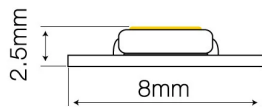

The colour temperature range of the product falls within 3 steps of MacAdam formula, which ensures high consistency of the produced light.

Manufacturer issues a 5-year warranty for this product.

Voltage range and voltage type

LED type

LED quantity (1m)

Reliable photometric files are available based on photometric tests performed at the LED line® Light Research and Measurement Centre.

Beam angle

Ambient temperature suitable for operation

Lifespan

Dimmable

Parameter	Value
Luminous efficacy	83 lm/W
Colour of the light	White
Energy efficiency class 2019/2015	G
Correlated colour temperature	2400 K
Colour consistency in McAdam ellipses	≤3
IP protection rating	20
Warranty (years)	5
Dimmable function	PWM
Survival factor	0.9
Minimum purchase quantity	5
Lifetime L70B50	50 000
Wattage (1m)	4,8 W
Luminous flux (1m)	400lm
Current (1m)	0,4
Supply voltage range and voltage type	12VDC
Colour rendering index Ra	80
Metres per roll	5
The lumen maintenance factor	96 %
Beam angle	120 °
LED type	SMD3528

Parameter	Value
Not dimmable	TAK
Compatible dimmer type	PWM
Laminate (colour)	White
Laminate (thickness)	2
LED quantity (1m)	60
Cutting section	5
Type of adhesive tape	3M 300 LSE
Lifespan	100000
Number of on/off cycles	50000
Colour consistency in McAdam ellipses	≤3
Ambient temperature suitable for operation	-20÷45 °C
For indoor use	Inside
IEC protection class	III
Full box quantity	75 pc
Lamp's warm-up time to 60%	1
Width	8 mm
Height	2,5 mm
Product weight with packaging	109 g
Master carton weight (kg)	8,18
Energy class	A+