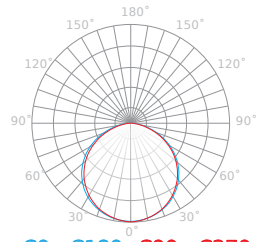

Luminous [cd/klm]

C0 - C180 C90 - C270