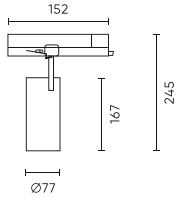

**Track light LUMICANTO 14-29W CCT
36/60° white PRIME**

Technical drawing

Light distribution

Additional product photos

Logistics data

Single packaging

Width	85 mm
Height	257 mm
Length	186 mm
Weight	0,75 kg

Bulk packaging

Quantity	20
Width	385 mm
Height	150 mm
Length	530 mm
Volume	0,030 m3
Weight	15,5 kg

Europallet

Quantity	320
Height	1,90 m
Quantity in layer	320
Number of layers	3
Bulk quantity	16
Weight	769 kg

LED line PRIME