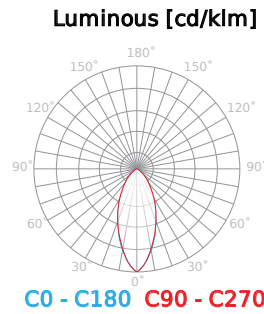

product_card.label_attribute_name	product_card.label_attribute_value
Luminous efficacy	100 lm/W
Colour of the light	White
Energy efficiency class 2019/2015	F
Luminous flux	700 lm
Colour consistency in McAdam ellipses	≤3
IP protection rating	IP20
Warranty (years)	5
Dimmable function	1-10
Survival factor	0.9
Lifetime L70B50	50 000
Dimmable	YES
Wire length	150 mm
Weight	0,26 g
Output current	0,15 A
Colour rendering index Ra	85
Colour	White
The lumen maintenance factor	96 %
Lamp's diameter	88
Beam angle	60 °
Material (cover)	polycarbonate

product_card.label_attribute_name	product_card.label_attribute_value
Material (housing)	aluminum
LED type	COB
LED quantity	1
Lifespan	50000
Power Factor	0,8
Number of on/off cycles	50000
Colour consistency in McAdam ellipses	≤3
Ambient temperature suitable for operation	-5÷40 °C
Installation method	recessed
Mounting hole diameter	80 mm
For indoor use	Inside
IEC protection class	II
IK protection rating	03
Lamp's warm-up time to 60%	1
Height	33 mm
Energy class	A+ / F
Power	• 7 W
Voltage	• 220-240 V AC
Correlated colour temperature	• 4000 K

product\_card.label\_product\_gallery

product\_card.label\_logistic\_data

product\_card.label\_single\_package

Width	60
Height	52 mm mm
Length	100 mm
Weight	0,03 kg
	1

product\_card.label\_collective\_package