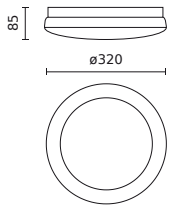

LED line PRIME

Code: 218741

EAN: 5905378218741

**Ceiling Light LEDIS 3CCT(3K/4K/6K)
12/16W 1600lm round IP65 white PRIME
emergency module AW 3h AT**

Technical drawing