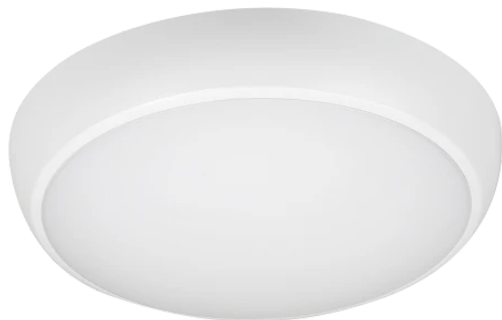

LED line PRIME

Code: 218741

EAN: 5905378218741

**Ceiling Light LEDIS 3CCT(3K/4K/6K)
12/16W 1600lm round IP65 white PRIME
emergency module AW 3h AT**

LEDIS ceiling with adjustable power of 12/16W by LED line **PRIME** is an excellent solution for lighting outdoor and indoor spaces. The choice of color temperature in the ranges **3000 K, 4000 K, and 6000 K** allows for adaptation to the character of the surroundings.

Technical data

Parameter	Value
Energy efficiency class 2019/2015	D
Warranty	5
Power	<ul style="list-style-type: none"> • 12 W • 16 W
Voltage	<ul style="list-style-type: none"> • 220-240 V AC
Correlated colour temperature	<ul style="list-style-type: none"> • 3000 K • 4000 K • 6000 K
Colour of the light	White
Colour rendering index Ra	80
IP protection rating	IP65
IK protection rating	08
IEC protection class	II
Luminous efficacy	100
Luminous flux	1600
The lumen maintenance factor	96
Lifetime L70B50	35 000 h
Survival factor	0.9
Colour consistency in McAdam ellipses	≤6
Emergency module test	Auto test
Loading time	16 h

Parameter	Value
Type of battery	LiFePO4 3,2V 3000mAh
Frequency of the supply voltage	50/60Hz
Beam angle	120
LED type	SMD2835
LED quantity	182
Lifespan	35 000 h
Power Factor	0,5
Number of on/off cycles	50000
Lamp's warm-up time to 60%	1
Ambient temperature suitable for operation	-40÷35
Installation method	surface
Height	85
Fixture's diameter	320
Colour	White
Material (housing)	Polycarbonate
Material (cover)	Polycarbonate
Emergency module	<ul style="list-style-type: none"> • YES

LED line PRIME

Code: 218741

EAN: 5905378218741

**Ceiling Light LEDIS 3CCT(3K/4K/6K)
12/16W 1600lm round IP65 white PRIME
emergency module AW 3h AT**

Technical drawing

Light distribution

Additional product photos