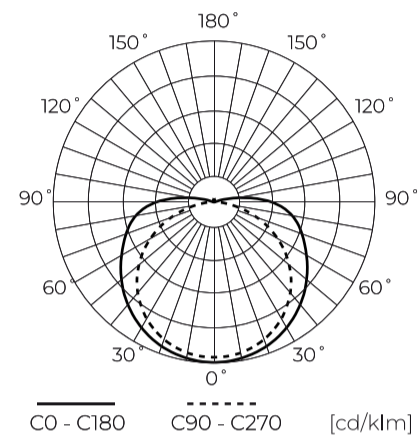

Light distribution