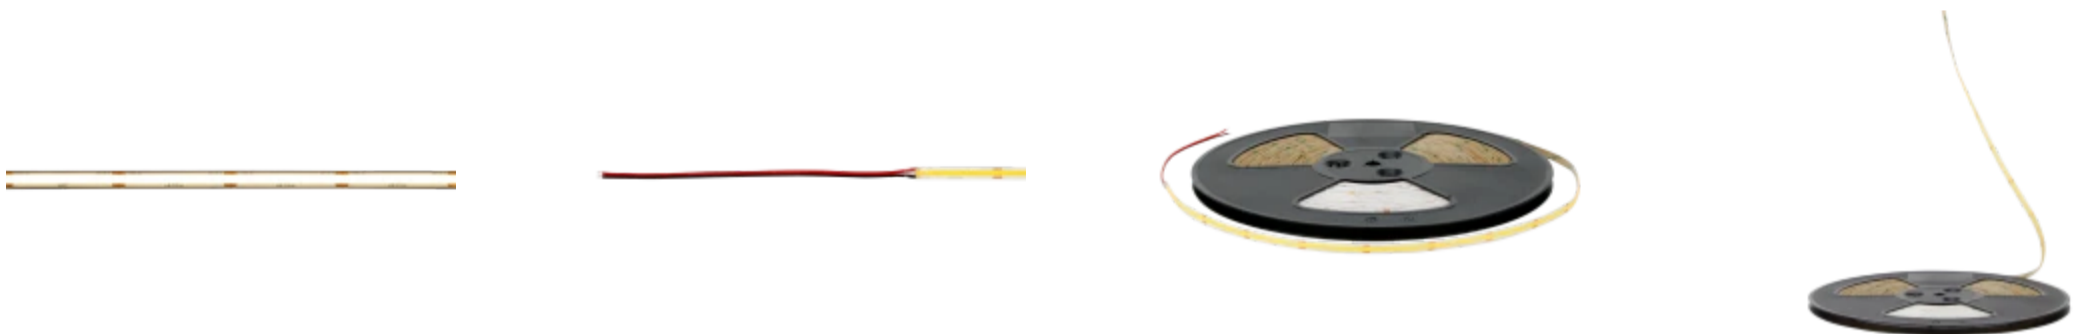

LED line PRIME

Code: 211094

EAN: 5905378211094

**LED strip 320 COB 24V 3000K 5W IP20
8mm 30m 500lm/m PRIME**

LED 320 COB 24V 3000K 5W 30m PRIME is an innovative lighting solution that is characterized by high quality performance and energy efficiency. Equipped with COB diodes, it offers exceptional light performance of 100 lm/W, providing a warm light color at 3000 K. The product has a length of as much as 30 metres and ease of installation thanks to adhesive substrate.

LED line PRIME

Code: 211094

EAN: 5905378211094

**LED strip 320 COB 24V 3000K 5W IP20
8mm 30m 500lm/m PRIME**

Technical drawing

Light distribution

Additional product photos

Logistics data

Code: 211094

EAN: 5905378211094

**LED strip 320 COB 24V 3000K 5W IP20
8mm 30m 500lm/m PRIME**

Example application