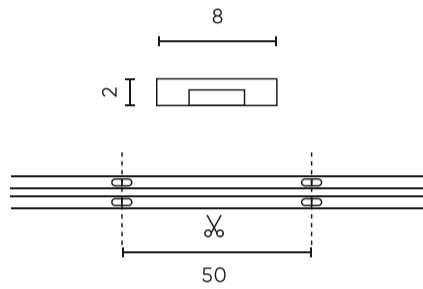

Parameter	Value
Colour consistency in McAdam ellipses	≤3
Wire length	200 mm
Luminous flux (lm)	500
Current (Im)	0,208
Beam angle	180
LED type	COB
LED quantity	1600
Compatible dimmer type	PWM
Laminate (colour)	White
Laminate (thickness)	2
LED quantity (lm)	320
Type of adhesive tape	3M 300 LSE
Ambient temperature suitable for operation	-30 ÷ 45
For indoor use	Inside
Height	2 mm

LED line PRIME

Code: 211094

EAN: 5905378211094

**LED strip 320 COB 24V 3000K 5W IP20
8mm 30m 500lm/m PRIME**

Technical drawing

Light distribution

Additional product photos

Logistics data

Single packaging

Quantity	30 m
Weight	0,569 kg

Bulk packaging

Quantity	20
Width	350 mm
Height	290 mm
Length	450 mm
Weight	13,36 kg

Europallet

Quantity	720
Height	1,90 m
Bulk quantity	36
Weight	346 kg

LED line PRIME