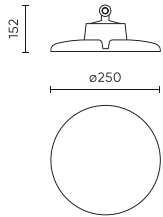

LED line PRIME

Code: 219557

EAN: 5905378219557

**Highbay luminaire PHANTOM 4000K
70W 12250lm 120° IP65 CRI80 black
PRIME DALI**

Technical drawing