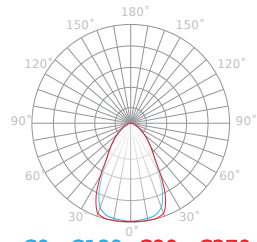

Luminous [cd/klm]

C0 - C180 C90 - C270