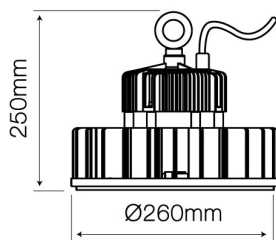

LED line® UFO T-Series 100-277V 150W 22500LM 4000K 60° DIM

High luminous efficacy ensured by high quality CREE branded LEDs.

This product is equipped with a MEANWELL branded driver which ensures reliable and fault-free operation even during prolonged, continuous running.

FLICKER FREE™ system guarantees no harmful flickering effect and ensures safety for users' eyesight.

Beam angle

Ambient temperature suitable for operation

Lifespan

Dimmable

Reliable photometric files are available based on photometric tests performed at the LED line® Light Research and Measurement Centre.

Manufacturer issues a 5-year warranty for this product.

The power supply system used allows for smooth adjustment of light intensity using an appropriate dimmer.

Voltage range and voltage type

LED type

LED quantity

Parameter	Value
Luminous efficacy	150 lm/W
Power	150 W
Colour of the light	White
Energy efficiency class 2019/2015	D
Luminous flux	22500 lm
Correlated colour temperature	4000 K
Colour consistency in McAdam ellipses	≤6
IP protection rating	65
Warranty (years)	5
Dimmable function	1-10
Survival factor	0.9
Lifetime L70B50	50 000
Supply voltage range and voltage type	100-277 VAC
Frequency of the supply voltage	50/60Hz

Parameter	Value
Material (housing)	aluminum
LED type	SMD3030
LED quantity	216
Not dimmable	TAK
Compatible dimmer type	1-10V
Lifespan	50000
Power Factor	0,95
Number of on/off cycles	50000
Colour consistency in McAdam ellipses	≤6
Ambient temperature suitable for operation	-40÷45 °C
For indoor and outdoor use	YES
IEC protection class	I
IK protection rating	08
Full box quantity	1 pc