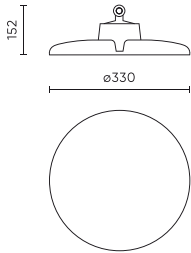

LED line PRIME

Code: 216334

EAN: 5905378216334

**Highbay luminaire PHANTOM 4000K
200W 38000lm 60° IP65 black PRIME
DALI**

Technical drawing