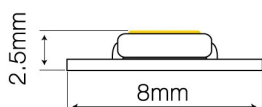

LED line® strip 600 SMD 24V 2700K 9,6W

The colour temperature range of the product falls within 3 steps of MacAdam formula, which ensures high consistency of the produced light.

High Colour Rendering Index ensures that the colour of illuminated objects/surface is truly revealed.

The use of chosen components for the production of this item ensures extended life span of the product.

Beam angle

Ambient temperature suitable for operation

Lifespan

Dimmable

Parameter	Value
Luminous efficacy	77 lm/W
Colour of the light	White
Energy efficiency class 2019/2015	G
Correlated colour temperature	2700 K
Colour consistency in McAdam ellipses	≤3
IP protection rating	20
Warranty (years)	5
Dimmable function	PWM
Survival factor	0.9
Minimum purchase quantity	5
Lifetime L70B50	50 000
Wattage (1m)	9,6 W
Luminous flux (1m)	680lm
Current (1m)	0,4
Supply voltage range and voltage type	24 VDC
Colour rendering index Ra	90
CRI colour rendering index	90
Metres per roll	5
The lumen maintenance factor	96 %

Parameter	Value
Not dimmable	TAK
Compatible dimmer type	PWM
Laminate (colour)	White
Laminate (thickness)	2
LED quantity (1m)	120
Cutting section	5
Type of adhesive tape	3M 300 LSE
Lifespan	100000
Number of on/off cycles	50000
Colour consistency in McAdam ellipses	≤3
Ambient temperature suitable for operation	-20÷45 °C
For indoor use	Inside
IEC protection class	III
Full box quantity	75 pc
Lamp's warm-up time to 60%	1
Width	8 mm
Height	2,5 mm
Product weight with packaging	112 g
Master carton weight (kg)	8,4

Beam angle	120 °	Energy class	A
LED type	SMD2216		

Single packaging

1

Bulk packaging

Width	100 340 mm 280
Length	440 mm
Weight	0,11 kg
Volume	0,042 m ³

Europallet

Weight of a euro pallet	24 984 8 3
--------------------------------	---------------------