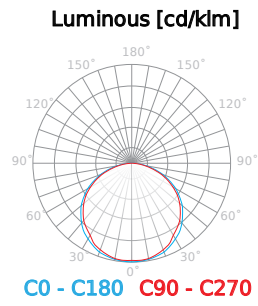

LED line® strip 600 SMD 24V 2700K 9,6W

The colour temperature range of the product falls within 3 steps of MacAdam formula, which ensures high consistency of the produced light.

High Colour Rendering Index ensures that the colour of illuminated objects/surface is truly revealed.

The use of chosen components for the production of this item ensures extended life span of the product.

Beam angle

Ambient temperature suitable for operation

Lifespan

Dimmable

Parameter	Value
Luminous efficacy	77 lm/W
Colour of the light	White
Energy efficiency class 2019/2015	G
Correlated colour temperature	2700 K
Colour consistency in McAdam ellipses	≤3
IP protection rating	20
Warranty (years)	5
Dimmable function	PWM
Survival factor	0.9
Minimum purchase quantity	5
Lifetime L70B50	50 000
Wattage (1m)	9,6 W
Luminous flux (1m)	680lm
Current (1m)	0,4
Supply voltage range and voltage type	24 VDC
Colour rendering index Ra	90
CRI colour rendering index	90
Metres per roll	5
The lumen maintenance factor	96 %

Beam angle	120 °	Energy class	A
LED type	SMD2216		

Single packaging

1

Bulk packaging

Width	100 340 mm 280
Length	440 mm
Weight	0,11 kg
Volume	0,042 m ³

Europallet

Weight of a euro pallet	24 984 8 3
--------------------------------	---------------------