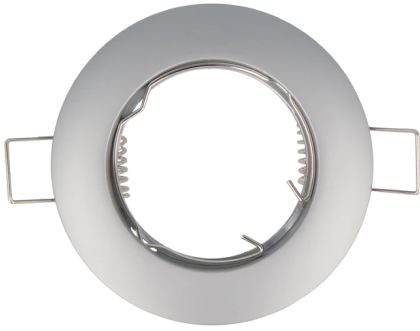

LED line® downlight round die cast aluminium graphite

MATT

Product coated with a matt paint finish which gives aesthetic appearance.

5-year warranty

Manufacturer issues a 5-year warranty for this product.

65 mm

Mounting hole diameter

Parameter	Value
Maximum suitable lamp power	35
IP protection rating	20
Warranty (years)	5
Colour	graphite
Fixture's diameter	77
Lamp's diameter	50
Material (housing)	DIE-CAST alu
Type of surface suitable for installation	F
Distance from illuminated surface	0.5

Parameter	Value
Installation method	recessed
Mounting hole diameter	65 mm
For indoor and outdoor use	YES
IEC protection class	III
Full box quantity	100 pc
Height	30 mm
Product weight with packaging	27 g
Master carton weight (kg)	2,7