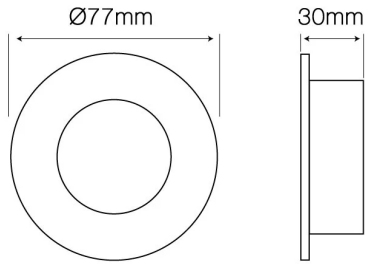

LED line® downlight round die cast aluminium graphite

MATT

Product coated with a matt paint finish which gives aesthetic appearance.

5-year warranty

Manufacturer issues a 5-year warranty for this product.

65 mm

Mounting hole diameter

Parameter	Value
Maximum suitable lamp power	35
IP protection rating	20
Warranty (years)	5
Colour	graphite
Fixture's diameter	77
Lamp's diameter	50
Material (housing)	DIE-CAST alu
Type of surface suitable for installation	F
Distance from illuminated surface	0.5

Parameter	Value
Installation method	recessed
Mounting hole diameter	65 mm
For indoor and outdoor use	YES
IEC protection class	III
Full box quantity	100 pc
Height	30 mm
Product weight with packaging	27 g
Master carton weight (kg)	2,7