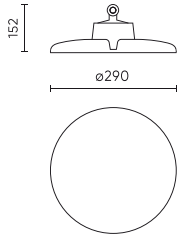

LED line PRIME

Code: 218840

EAN: 5905378218840

**Highbay luminaire PHANTOM 4000K
150W 26250lm 90° IP65 CRI80 black
PRIME 1-10V**

Technical drawing