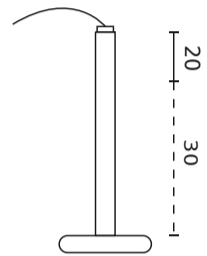

**Technical data**

Parameter	Value
Warranty	3
IP protection rating	IP20
IEC protection class	II

Parameter	Value
For indoor use	Inside
Colour	Black

LED line LITE

Code: 210066

EAN: 5905378210066

**Downlight EASY FLEX Ceiling Mount  
20-50cm black LITE**

**Technical drawing**

**Light distribution**

**Additional product photos**

**Logistics data**

**Single packaging**

Quantity	1
Width	85 mm
Height	85 mm
Length	330 mm
Weight	0,4 kg

**Bulk packaging**

Quantity	25
Width	450 mm
Height	450 mm
Length	345 mm
Weight	8 kg