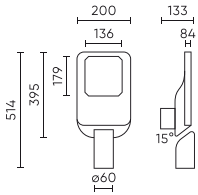

LED line PRIME

Code: 216792

EAN: 5905378216792

**Street luminaire CAMINO 4000K 70W
9800 lm IP66 gray PRIME**

Technical drawing

Light distribution

Additional product photos

Logistics data

Single packaging

Width	514 mm
Height	80 mm
Length	200 mm
Weight	2,3 kg

Bulk packaging

Quantity	1
Width	5600 mm
Height	1160 mm
Length	2360 mm
Volume	15,33 m3
Weight	

Europallet

Height	1840 mm
Number of layers	1
Bulk quantity	96
Weight	330,4 kg