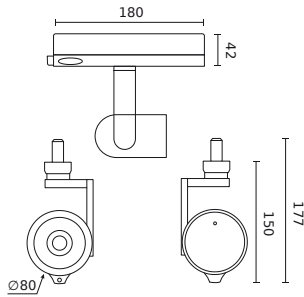

Parameter	Value
Luminous efficacy	50
Luminous flux	1700 lm
Lifetime L70B50	100 000 h
Frequency of the supply voltage	50/60Hz
Beam angle	36°
Power Factor	0,95
Ambient temperature suitable for operation	-10 ÷ 30
For indoor use	Inside
Height	177,5 mm
Fixture's diameter	80 mm

LED line PRIME

Code: 227453-HC

EAN: 5905378227996

**Track light AI LED line x Caimeta 35W  
CCT 36° black PRIME honeycomb**

**Technical drawing**

**Light distribution**

**Additional product photos**

**Logistics data**

**Single packaging**

Width	220 mm
Height	94 mm
Length	302 mm
Weight	1,2 kg

**Bulk packaging**

Quantity	12
Width	460 mm
Height	305 mm
Length	625 mm
Weight	15.65 kg

**Europallet**

Quantity	96
Height	140 cm
Quantity in layer	48
Number of layers	2
Bulk quantity	8
Weight	160 kg