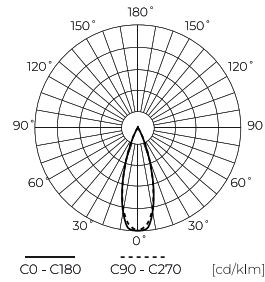

**Technical data**

Parameter	Value
Energy efficiency class 2019/2015	F
Warranty	5
Power	• 35 W
Voltage	• 220-240 V AC
Correlated colour temperature	• 2700-6500 K
Colour of the light	CCT
Colour rendering index Ra	90
IP protection rating	IP20
IK protection rating	08
IEC protection class	II

Parameter	Value
Luminous efficacy	50
Luminous flux	1700 lm
Lifetime L70B50	100 000 h
Frequency of the supply voltage	50/60Hz
Beam angle	36°
Power Factor	0,95
Ambient temperature suitable for operation	-10 ÷ 30
For indoor use	Inside
Height	177,5 mm
Fixture's diameter	80 mm

LED line PRIME

Code: 227453-HC

EAN: 5905378227996

**Track light AI LED line x Caimeta 35W  
CCT 36° black PRIME honeycomb**

**Technical drawing**

**Light distribution**

**Additional product photos**

**Logistics data**