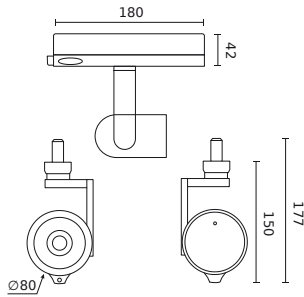

Parameter	Value
Luminous efficacy	50
Luminous flux	1700 lm
Lifetime L70B50	100 000 h
Frequency of the supply voltage	50/60Hz
Beam angle	36°
Power Factor	0,95
Ambient temperature suitable for operation	-10 ÷ 30
For indoor use	Inside
Height	177,5 mm
Fixture's diameter	80 mm

LED line PRIME

Code: 227453-HC

EAN: 5905378227996

**Track light AI LED line x Caimeta 35W
CCT 36° black PRIME honeycomb**

Technical drawing

Light distribution

Additional product photos

Logistics data

Single packaging

Width	220 mm
Height	94 mm
Length	302 mm
Weight	1,2 kg

Bulk packaging

Quantity	12
Width	460 mm
Height	305 mm
Length	625 mm
Weight	15.65 kg

Europallet

Quantity	96
Height	140 cm
Quantity in layer	48
Number of layers	2
Bulk quantity	8
Weight	160 kg