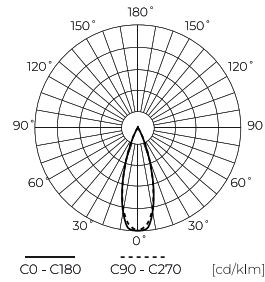

Technical data

Parameter	Value
Energy efficiency class 2019/2015	F
Warranty	5
Power	• 35 W
Voltage	• 220-240 V AC
Correlated colour temperature	• 2700-6500 K
Colour of the light	CCT
Colour rendering index Ra	90
IP protection rating	IP20
IK protection rating	08
IEC protection class	II

Parameter	Value
Luminous efficacy	50
Luminous flux	1700 lm
Lifetime L70B50	100 000 h
Frequency of the supply voltage	50/60Hz
Beam angle	36°
Power Factor	0,95
Ambient temperature suitable for operation	-10 ÷ 30
For indoor use	Inside
Height	177,5 mm
Fixture's diameter	80 mm

LED line PRIME

Code: 227453-HC

EAN: 5905378227996

**Track light AI LED line x Caimeta 35W
CCT 36° black PRIME honeycomb**

Technical drawing

Light distribution

Additional product photos

Logistics data