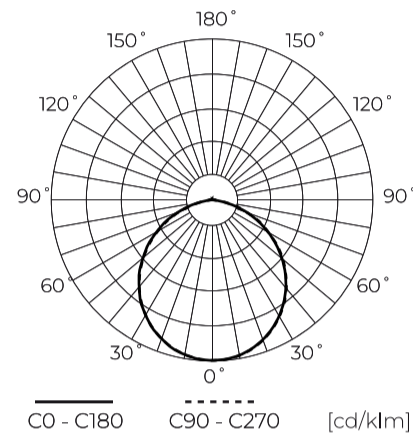

LED line PRIME

Code: 227347

EAN: 5905378227347

**Downlight CALMOS 3CCT (3/4/6.5K) 18W
2100lm round IP54 White PRIME**

Technical drawing

Light distribution