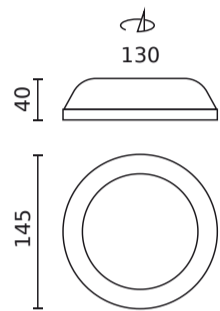

LED line PRIME

Code: 227347

EAN: 5905378227347

**Downlight CALMOS 3CCT (3/4/6.5K) 18W
2100lm round IP54 White PRIME**

Technical drawing