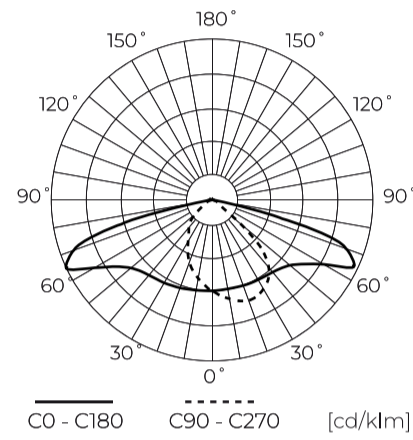

**Technical data**

Parameter	Value
Energy efficiency class 2019/2015	B
Warranty	5/7*
Power	• 56 W
Voltage	• 100-277 V AC
Correlated colour temperature	• 4000 K
Colour of the light	White
Colour rendering index Ra	70
IP protection rating	IP66
IK protection rating	09
IEC protection class	I
Luminous efficacy	150
Luminous flux	8400
Lifetime L70B50	100 000 h

Parameter	Value
L80B* - difference B10-B50 ≈ 1% (according to LightingEurope) - negligible	100000 h
L90B* - difference B10-B50 ≈ 1% (according to LightingEurope) - negligible	100000 h
Dimmable function	0-10
Frequency of the supply voltage	50/60Hz
Beam angle	T2M1
Power Factor	>0,95
Ambient temperature suitable for operation	-40 ÷ 45
For indoor use	Outside
Mounting hole diameter	48-60 mm
Height	95 mm
Material (housing)	Aluminium
Material (cover)	Tempered glass

LED line PRIME

Code: 229891

EAN: 5905378229891

**Road luminaire TOLENO Icl 4000K 56W  
8400lm T2M1 IP66 Gray (RAL 9007)  
CRI70 PRIME**

**Technical drawing**

**Light distribution**

**Additional product photos**

**Logistics data**

**Single packaging**

Width	555 mm
Height	130 mm
Length	235 mm
Weight	3,2 kg

**Bulk packaging**

Quantity	1
Width	555 mm
Height	130 mm
Length	235 mm

**Europallet**

Quantity	72
Height	1900 mm
Bulk quantity	72
Weight	310 kg