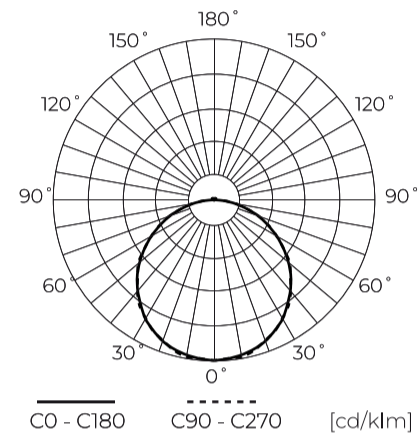

Light distribution