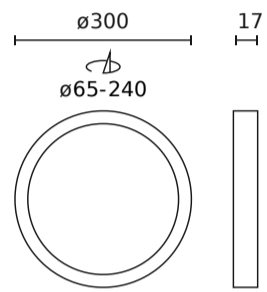

Parameter	Value
Colour consistency in McAdam ellipses	≤6
Frequency of the supply voltage	50/60Hz
Beam angle	120
LED type	SMD2835
LED quantity	168
Number of on/off cycles	15000
Lamp's warm-up time to 60%	1
Ambient temperature suitable for operation	-20÷40
For indoor use	Inside
Installation method	3in1 surface mounted, flush mounted, suspended
Mounting hole diameter	65-240
Height	17 mm
Fixture's diameter	300 mm
Colour	Black

LED line LITE

Code: 210011

EAN: 5905378210011

**DOWNLIGHT EASY FLEX 3CCT(3K/4K/5K)
18/21/24W 2000lm round IP20 black
LITE**

Technical drawing

Light distribution

Additional product photos

Logistics data

Single packaging

Width	31 mm
Height	305 mm
Length	305 mm
Weight	0,55 kg

Bulk packaging

Quantity	10
Width	325 mm
Height	325 mm
Length	335 mm
Weight	8,42 kg

Europallet

Bulk quantity	240
---------------	-----

LED line LITE

Code: 210011

EAN: 5905378210011

**DOWNLIGHT EASY FLEX 3CCT(3K/4K/5K)
18/21/24W 2000lm round IP20 black
LITE**

Example application