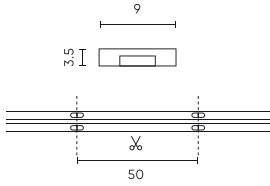

LED line PRIME

Code: 479747

EAN: 5907777479747

**LED strip 320 COB 24V 6500K 8W IP66
9mm 5m 800lm/m PRIME**

Technical drawing