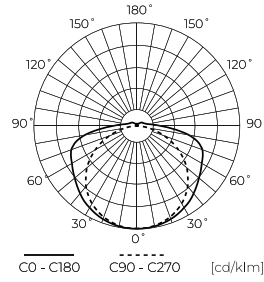

Light distribution