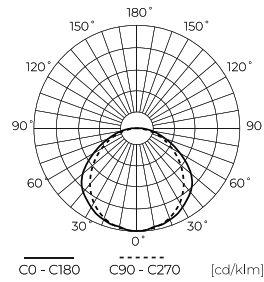

Version with a 3h emergency module + Autotest.

Product made to order - delivery within 4 days.

Technical data

Parameter	Value
Energy efficiency class 2019/2015	C
Warranty	5
Power	• 40 W
Voltage	• 220-240 V AC
Correlated colour temperature	• 4000 K
Colour of the light	White
Colour rendering index Ra	80
IP protection rating	IP65
IK protection rating	08
IEC protection class	I
Luminous efficacy	150
Luminous flux	6000
The lumen maintenance factor	96
Lifetime L70B50	100 000 h

Parameter	Value
Emergency module test	AUTO TEST
Frequency of the supply voltage	50/60Hz
Beam angle	120
LED type	SMD2835
Lifespan	100 000 h
Power Factor	0,95
Number of on/off cycles	50000
Lamp's warm-up time to 60%	1
Ambient temperature suitable for operation	-25÷45
Height	61 mm
Colour	Grey
Material (housing)	Polycarbonate
Material (cover)	Polycarbonate

Additional product photos

Logistics data

Single packaging

Quantity	1
Width	75 mm
Height	65 mm
Length	1120 mm
Weight	1,64 kg

Bulk packaging

Quantity	15
Width	355 mm
Height	246 mm
Length	1238 mm
Volume	0,108 m ³
Weight	30,4 kg