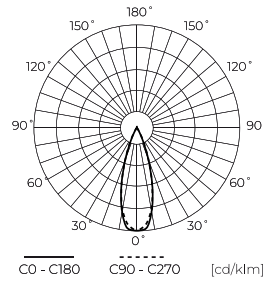

Technical data

Parameter	Value
Energy efficiency class 2019/2015	F
Warranty	5
Power	• 35 W
Voltage	• 220-240 V AC
Correlated colour temperature	• 2700-6500 K
Colour of the light	CCT
Colour rendering index Ra	90
IP protection rating	IP20
IK protection rating	08
IEC protection class	II

Parameter	Value
Luminous efficacy	80
Luminous flux	2700 lm
Lifetime L70B50	100 000 h
Frequency of the supply voltage	50/60Hz
Beam angle	36°
Power Factor	0,95
Ambient temperature suitable for operation	-10 ÷ 30
For indoor use	Inside
Height	177,5 mm
Fixture's diameter	80 mm

LED line PRIME

Code: 221086

EAN: 5905378221086

**Track light AI LED line x Caimeta 35W
CCT 36° white PRIME**

Technical drawing

Light distribution

Additional product photos

Logistics data