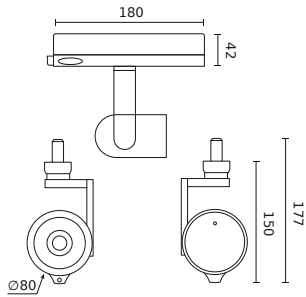

Parameter	Value
Luminous efficacy	80
Luminous flux	2700 lm
Lifetime L70B50	100 000 h
Frequency of the supply voltage	50/60Hz
Beam angle	36°
Power Factor	0,95
Ambient temperature suitable for operation	-10 ÷ 30
For indoor use	Inside
Height	177,5 mm
Fixture's diameter	80 mm

LED line PRIME

Code: 221086

EAN: 5905378221086

**Track light AI LED line x Caimeta 35W
CCT 36° white PRIME**

Technical drawing

Light distribution

Additional product photos

Logistics data

Single packaging

Width	220 mm
Height	94 mm
Length	302 mm
Weight	1,2 kg

Bulk packaging

Quantity	12
Width	460 mm
Height	305 mm
Length	625 mm
Weight	15.65 kg

Europallet

Quantity	96
Height	140 cm
Quantity in layer	48
Number of layers	2
Bulk quantity	8
Weight	160 kg