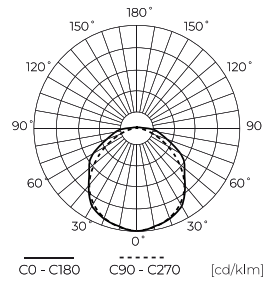

LED line PRIME

Code: 210226-LAW3HAT

EAN: 5905378221017

Hermetic fixture RANGER 4000K 25-55W 9900lm IP66 150cm gray PRIME emergency module LAW 3h AT

Technical drawing

Light distribution