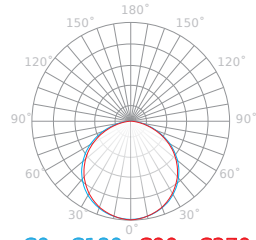

Luminous [cd/klm]

C0 - C180 C90 - C270