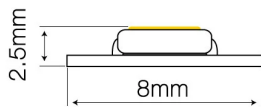

The colour temperature range of the product falls within 3 steps of MacAdam formula, which ensures high consistency of the produced light.

Manufacturer issues a 5-year warranty for this product.

Voltage range and voltage type

LED type

LED quantity (1m)

Reliable photometric files are available based on photometric tests performed at the LED line® Light Research and Measurement Centre.

Beam angle

Ambient temperature suitable for operation

Lifespan

Dimmable

Parameter	Value
Luminous efficacy	83 lm/W
Colour of the light	White
Energy efficiency class 2019/2015	G
Correlated colour temperature	3000 K
Colour consistency in McAdam ellipses	≤3
IP protection rating	20
Warranty (years)	5
Dimmable function	PWM
Survival factor	0.9
Minimum purchase quantity	30
Lifetime L70B50	50 000
Wattage (1m)	4,8 W
Luminous flux (1m)	400lm
Current (1m)	0,2
Supply voltage range and voltage type	24 VDC
Colour rendering index Ra	80
Metres per roll	30
The lumen maintenance factor	96 %
Beam angle	120 °
LED type	SMD3528

Parameter	Value
Not dimmable	TAK
Compatible dimmer type	PWM
Laminate (colour)	White
Laminate (thickness)	2
LED quantity (1m)	60
Cutting section	10
Type of adhesive tape	3M 300 LSE
Lifespan	100000
Number of on/off cycles	50000
Colour consistency in McAdam ellipses	≤3
Ambient temperature suitable for operation	-20÷45 °C
For indoor use	Inside
IEC protection class	III
Full box quantity	15 pc
Lamp's warm-up time to 60%	1
Width	8 mm
Height	2,5 mm
Product weight with packaging	580 g
Master carton weight (kg)	8,7
Energy class	A+