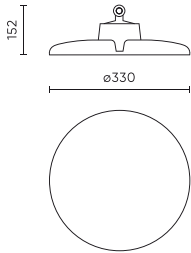

LED line PRIME

Code: 219236

EAN: 5905378219236

**Highbay luminaire PHANTOM 4000K
200W 35000lm 120° IP65 CRI80 black
PRIME DALI**

Technical drawing