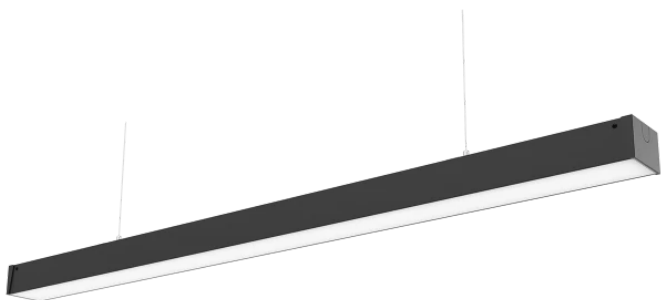

LED line PRIME

Code: 475466-DALI

EAN: 5905378224049

**Linear luminaire FUSION 4000K 20W
2600lm 120° IP20 60cm black PRIME PC
Cover DALI**

FUSION fixture series is available in power ranges from 20 to 60W, with a color temperature of **4000K**. The efficiency of the fixtures is 130 lm/W.

DALI version.

Product made to order - delivery within 4 days.

Technical data

Parameter	Value
Energy efficiency class 2019/2015	C
Warranty	5/7*
Power	• 20 W
Voltage	• 220-240 V AC
Correlated colour temperature	• 4000 K
Colour rendering index Ra	80
IP protection rating	IP20
IK protection rating	08
IEC protection class	I
Luminous efficacy	130
Luminous flux	2600
Lifetime L70B50	50 000 h

Parameter	Value
L80B* – difference B10–B50 ≈ 1% (according to LightingEurope) – negligible	35000 h
Dimmable function	Dali
Sling length	200 cm
Frequency of the supply voltage	50/60Hz
Beam angle	120°
Power Factor	0,9
Lamp's warm-up time to 60%	1
Ambient temperature suitable for operation	-20 ÷ 45
For indoor use	Inside
Height	52 mm
DALI	• YES