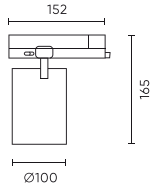

**Track light LUMICANTO 12-42W CCT
36/60° black PRIME**

Technical drawing

Light distribution

Additional product photos

Logistics data

Single packaging

Width	108 mm
Height	175 mm
Length	186 mm
Weight	0,87 kg

Bulk packaging

Quantity	20
Width	385 mm
Height	365 mm
Length	565 mm
Volume	0,079 m ³
Weight	18 kg

Europallet

Quantity	320
Height	1,90 m
Quantity in layer	
Number of layers	
Bulk quantity	16
Weight	327 kg