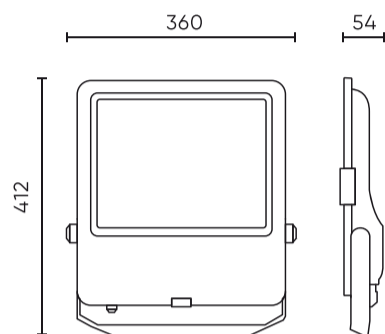

LED line PRIME

Code: 202788

EAN: 5905378202788

**FLOODLIGHT 3CCT (3K/4K/5K) 150W
21000lm 120° IP66 PRIME**

Technical drawing