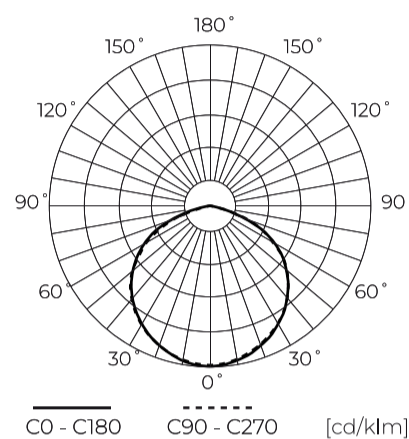

Light distribution