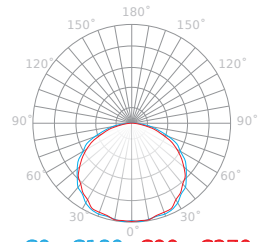

Luminous [cd/klm]

C0 - C180 C90 - C270