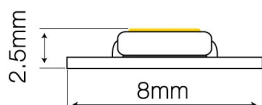

LED line® strip 150 SMD 12V 6500K 2,4W

LED Strip line is a modern and versatile linear **light source**, used for interior lighting, furniture, lightboxes, illuminated signs, and public spaces.

The colour temperature range of the product falls within 3 steps of MacAdam formula, which ensures high consistency of the produced light.

Beam angle

Ambient temperature suitable for operation

Lifespan

Dimmable

Parameter	Value
Luminous efficacy	83 lm/W
Colour of the light	White
Energy efficiency class 2019/2015	G
Correlated colour temperature	6500 K
Colour consistency in McAdam ellipses	≤3
IP protection rating	20
Warranty (years)	5
Dimmable function	PWM
Survival factor	0.9
Minimum purchase quantity	5
Lifetime L70B50	50 000
Wattage (1m)	2,4 W
Luminous flux (1m)	200lm
Current (1m)	0,2
Supply voltage range and voltage type	12VDC
Colour rendering index Ra	80
Metres per roll	5
The lumen maintenance factor	96 %
Beam angle	120 °
LED type	SMD3528

Parameter	Value
Not dimmable	TAK
Compatible dimmer type	PWM
Laminate (colour)	White
Laminate (thickness)	2
LED quantity (1m)	30
Cutting section	10
Type of adhesive tape	3M 300 LSE
Lifespan	100000
Number of on/off cycles	50000
Colour consistency in McAdam ellipses	≤3
Ambient temperature suitable for operation	-20÷45 °C
For indoor use	Inside
IEC protection class	III
Full box quantity	75 pc
Lamp's warm-up time to 60%	1
Width	8 mm
Height	2,5 mm
Product weight with packaging	103 g
Master carton weight (kg)	7,73
Energy class	A++

Luminous [cd/klm]

C0 - C180 C90 - C270

Single packaging

1

Bulk packaging

Width	100 340 mm
Length	280 440 mm
Weight	0,1 kg
Volume	0,042 m ³

Europallet

Weight of a euro pallet	60 300 kg
	1800
	6
	10