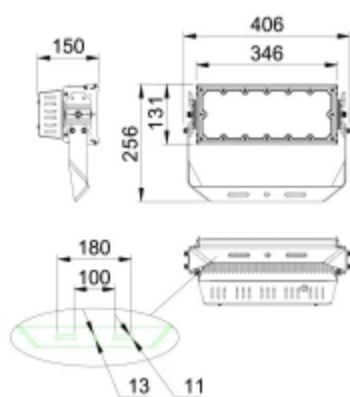

LED line PRIME

Code: 217492

EAN: 5905378217492

**Stadium luminaire ESTADIO D:S 5000K
300W 51000lm 20° IP66 PRIME CRI80**

Technical drawing