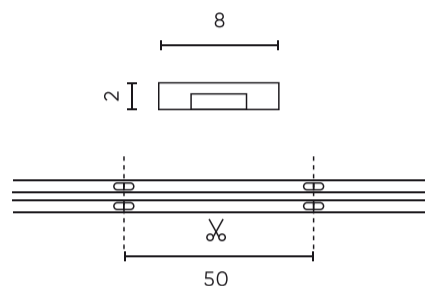

LED line PRIME

Code: 479761

EAN: 5907777479761

**LED strip 320 COB 24V 4000K 8W IP20
8mm 30m 800lm/m PRIME**

Technical drawing