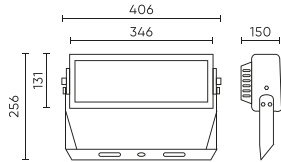

LED line PRIME

Code: 217676

EAN: 5905378217676

**Stadium luminaire ESTADIO D:S 5000K
250W 42500lm 20° IP66 PRIME CRI80**

Technical drawing