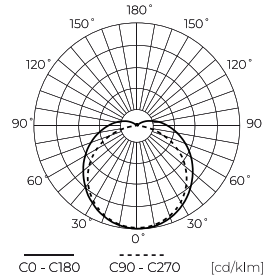

LED line LITE

Code: 217553

EAN: 5905378217553

**Hermetic luminaire LINERIS 4000K 36W
4320lm IP65 120cm gray 2x1,5mm LITE**

Technical drawing

Light distribution