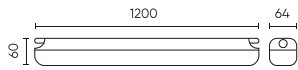

LED line LITE

Code: 217553

EAN: 5905378217553

**Hermetic luminaire LINERIS 4000K 36W
4320lm IP65 120cm gray 2x1,5mm LITE**

Technical drawing