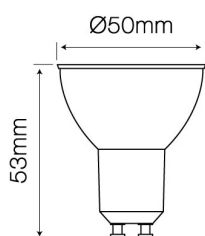

**LED line® GU10 3W 4000K 273lm 220-260V 36°**

Product equipped with optics focusing the beam angle of the light. The product's optics allow the beam of light to be directed to the location of user's choice.

Parameter	Value
Colour consistency in McAdam ellipses	≤6
For indoor use	Inside
Full box quantity	100 pc
Lamp's warm-up time to 60%	1
Height	53 mm
Product weight with packaging (g)	78 g
Master carton weight (kg)	7,8
EPREL ID	632152
Date of first placement on the market	01.06.2021
Energy class	A++
Angle for useful luminous flux (EPREL)	Narrow cone of 90 degrees
Is the product equipped with an integrated light source? (EPREL)	No
Non-directional or directional light source (EPREL)	DLS

Lamp's diameter	50
Beam angle	36 °
Material (cover)	glass
Material (housing)	Glass
LED type	SMD2835
Lifespan	30000
Power Factor	0,4
Number of on/off cycles	50000

Is this product a light source? (EPREL)	Yes
Mains or non- mains light source (EPREL)	MLS
Connected light source (EPREL)	No
Colour-tuneable light source (EPREL)	No
R9 colour rendering index value (EPREL)	4
Total luminous flux (EPREL)	273
On-mode power $P_{on}$ (EPREL)	3
Useful luminous flux $\Phi_{use}$ (EPREL)	240
Beam angle in degrees (EPREL)	36