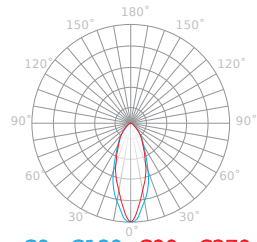

Luminous [cd/klm]