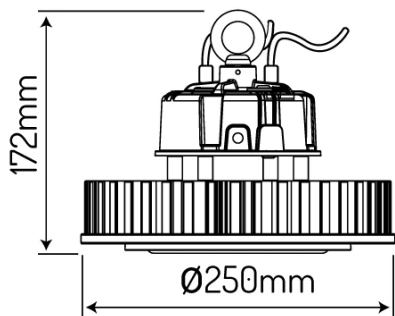

LED line® High-Bay UFO 100W 130lm/W 4000K 120° RAIDER 130

Voltage range and voltage type

Ambient temperature suitable for operation

Material (housing)

LED type

130 lm/W

Power Factor

0,95

Beam angle

IEC protection class

Material (cover)

Lifespan

LED quantity

IP protection rating

IP65

Parameter	Value
Luminous efficacy	130 lm/W
Power	100 W
Colour of the light	White
Energy efficiency class 2019/2015	E
Luminous flux	13000 lm
Correlated colour temperature	4000 K
Colour consistency in McAdam ellipses	≤6
IP protection rating	65
Warranty (years)	5
Dimmable function	No
Survival factor	0.9
Lifetime L70B50	50 000
Supply voltage range and voltage type	100-277V AC
Frequency of the supply voltage	50/60Hz
Colour rendering index Ra	80
The lumen maintenance factor	96
Lamp's diameter	250
Beam angle	120 °

Parameter	Value
Number of on/off cycles	50000
Colour consistency in McAdam ellipses	≤6
Ambient temperature suitable for operation	-40 ÷ 45 °C
IEC protection class	I
IK protection rating	08
Full box quantity	1 pc
Lamp's warm-up time to 60%	1
Height	172 mm
Product weight with packaging (g)	2906 g
EPREL ID	632 274
Energy class	A+
Form of the product (EPREL)	470935
Angle for useful luminous flux (EPREL)	Wide cone of 120 degrees
Is the product equipped with an integrated light source? (EPREL)	No
Non-directional or directional light source (EPREL)	DLS
Is this product a light source? (EPREL)	Yes
Mains or non- mains light source (EPREL)	MLS