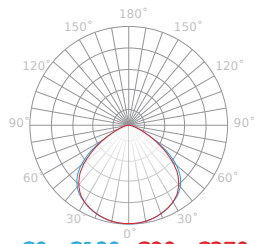

Luminous [cd/klm]