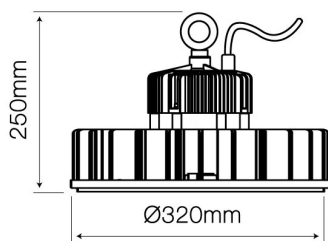

LED line® UFO T-Series 100-277V 200W 30000LM 4000K 90° DIM

High luminous efficacy ensured by high quality CREE branded LEDs.

This product is equipped with a MEANWELL branded driver which ensures reliable and fault-free operation even during prolonged, continuous running.

FLICKER FREE™ system guarantees no harmful flickering effect and ensures safety for users' eyesight.

Beam angle

Ambient temperature suitable for operation

Lifespan

Dimmable

Reliable photometric files are available based on photometric tests performed at the LED line® Light Research and Measurement Centre.

Manufacturer issues a 5-year warranty for this product.

The power supply system used allows for smooth adjustment of light intensity using an appropriate dimmer.

Voltage range and voltage type

LED type

LED quantity

Parameter	Value
Luminous efficacy	150 lm/W
Power	200 W
Colour of the light	White
Energy efficiency class 2019/2015	C
Luminous flux	30000 lm
Correlated colour temperature	4000 K
Colour consistency in McAdam ellipses	≤6
IP protection rating	65
Warranty (years)	5
Dimmable function	1-10
Survival factor	0.9
Lifetime L70B50	50 000
Supply voltage range and voltage type	100-277 VAC
Frequency of the supply voltage	50/60Hz
Colour rendering index Ra	70
Colour	black
The lumen maintenance factor	96 %

Parameter	Value
Material (housing)	aluminum
LED type	SMD3030
LED quantity	324
Not dimmable	TAK
Compatible dimmer type	1-10V
Lifespan	50000
Power Factor	0,95
Number of on/off cycles	50000
Colour consistency in McAdam ellipses	≤6
Ambient temperature suitable for operation	-40÷45 °C
For indoor and outdoor use	YES
IEC protection class	I
IK protection rating	08
Full box quantity	1 pc
Lamp's warm-up time to 60%	1
Height	250 mm
Product weight with packaging	5450 g