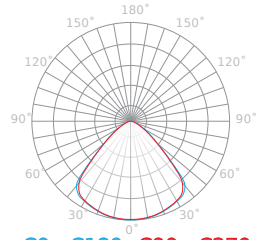

Lamp's diameter	320	Master carton weight (kg)	54,5
Beam angle	90 °	Energy class	A+
Material (cover)	polycarbonate		

Luminous [cd/klm]

C0 - C180 C90 - C270

Single packaging

Width	390 mm
Height	215 mm
Length	390 mm
Weight	6,08 kg
	1