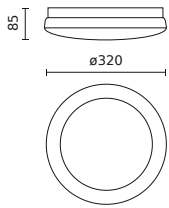

LED line PRIME

Code: 218758

EAN: 5905378218758

**Ceiling Light LEDIS 3CCT(3K/4K/6K)
12/16W 1600lm round IP65 white PRIME
motion sensor MV emergency module
AW 3h AT**

Technical drawing