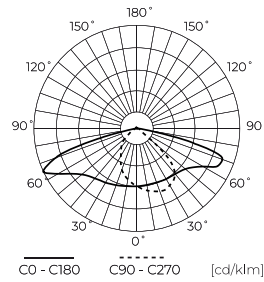

Technical data

Parameter	Value
Energy efficiency class 2019/2015	B
Warranty	5/7*
Power	• 50 W
Voltage	• 100-277 V AC
Correlated colour temperature	• 4000 K
Colour of the light	White
Colour rendering index Ra	70
IP protection rating	IP66
IK protection rating	09
IEC protection class	I
Luminous efficacy	150
Luminous flux	7500
Lifetime L70B50	100 000 h

Parameter	Value
L80B* – difference B10–B50 ≈ 1% (according to LightingEurope) – negligible	100000 h
L90B* – difference B10–B50 ≈ 1% (according to LightingEurope) – negligible	100000 h
Dimmable function	0-10
Frequency of the supply voltage	50/60Hz
Beam angle	T2M1
Power Factor	>0,95
Ambient temperature suitable for operation	-40 ÷ 45
For indoor use	Outside
Mounting hole diameter	48-60 mm
Height	95 mm
Material (housing)	Aluminium
Material (cover)	Tempered glass

LED line PRIME

Code: 220614

EAN: 5905378220614

**Road luminaire TOLENO Icl 4000K 50W
7500lm T2M1 IP66 Gray (RAL 9007)
CRI70 PRIME**

Technical drawing

Light distribution

Additional product photos

Logistics data

Single packaging

Width	500 mm
Height	130 mm
Length	235 mm
Weight	3,12 kg

Bulk packaging

Quantity	1
Width	500 mm
Height	130 mm
Length	235 mm
Weight	3,12 kg

Europallet

Quantity	72
Height	1900 mm
Quantity in layer	
Number of layers	
Bulk quantity	72
Weight	270 kg