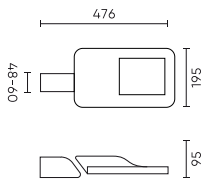

LED line PRIME

Code: 220614

EAN: 5905378220614

**Road luminaire TOLENO Icl 4000K 50W
7500lm T2M1 IP66 Gray (RAL 9007)
CRI70 PRIME**

Technical drawing