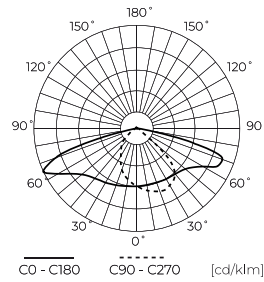

Technical data

Parameter	Value
Energy efficiency class 2019/2015	B
Warranty	5/7*
Power	• 50 W
Voltage	• 100-277 V AC
Correlated colour temperature	• 4000 K
Colour of the light	White
Colour rendering index Ra	70
IP protection rating	IP66
IK protection rating	09
IEC protection class	I
Luminous efficacy	150
Luminous flux	7500
Lifetime L70B50	100 000 h

Parameter	Value
L80B* – difference B10–B50 ≈ 1% (according to LightingEurope) – negligible	100000 h
L90B* – difference B10–B50 ≈ 1% (according to LightingEurope) – negligible	100000 h
Dimmable function	0-10
Frequency of the supply voltage	50/60Hz
Beam angle	T2M1
Power Factor	>0,95
Ambient temperature suitable for operation	-40 ÷ 45
For indoor use	Outside
Height	124 mm
Fixture's diameter	60 mm
Material (housing)	Aluminium
Material (cover)	Tempered glass

LED line PRIME

Code: 220614

EAN: 5905378220614

**Street luminaire TOLENO Icl 4000K
50W 7500lm T2M1 IP66 Gray (RAL 9007)
CRI70 PRIME**

Technical drawing

Light distribution

Additional product photos

Logistics data