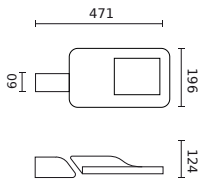

LED line PRIME

Code: 220614

EAN: 5905378220614

**Street luminaire TOLENO Icl 4000K
50W 7500lm T2M1 IP66 Gray (RAL 9007)
CRI70 PRIME**

Technical drawing