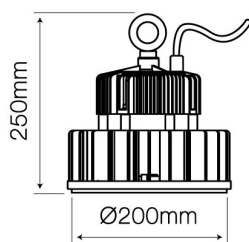

High luminous efficacy ensured by high quality CREE branded LEDs.

This product is equipped with a MEANWELL branded driver which ensures reliable and fault-free operation even during prolonged, continuous running.

FLICKER FREE™ system guarantees no harmful flickering effect and ensures safety for users' eyesight.

Beam angle

Ambient temperature suitable for operation

Lifespan

Dimmable

Reliable photometric files are available based on photometric tests performed at the LED line® Light Research and Measurement Centre.

Manufacturer issues a 5-year warranty for this product.

The power supply system used allows for smooth adjustment of light intensity using an appropriate dimmer.

Voltage range and voltage type

LED type

LED quantity

Parameter	Value
Luminous efficacy	150 lm/W
Power	100 W
Colour of the light	White
Energy efficiency class 2019/2015	D
Luminous flux	15000 lm
Correlated colour temperature	4000 K
Colour consistency in McAdam ellipses	≤6
IP protection rating	65
Warranty (years)	5
Dimmable function	1-10
Survival factor	0.9
Lifetime L70B50	50 000
Supply voltage range and voltage type	100-277 VAC
Frequency of the supply voltage	50/60Hz
Colour rendering index Ra	70
Colour	black
The lumen maintenance factor	96 %

Parameter	Value
Material (housing)	aluminum
LED type	SMD3030
LED quantity	144
Not dimmable	TAK
Compatible dimmer type	1-10V
Lifespan	50000
Power Factor	0,95
Number of on/off cycles	50000
Colour consistency in McAdam ellipses	≤6
Ambient temperature suitable for operation	-40÷45 °C
For indoor and outdoor use	YES
IEC protection class	I
IK protection rating	08
Full box quantity	1 pc
Lamp's warm-up time to 60%	1
Height	250 mm
Product weight with packaging	3150 g