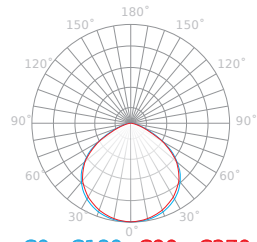

Lamp's diameter	200	Master carton weight (kg)	31,5
Beam angle	120 °	Energy class	A+
Material (cover)	polycarbonate		

Luminous [cd/klm]

C0 - C180 C90 - C270

Single packaging

Width	270
Height	215
Length	270
Weight	3,33
	1