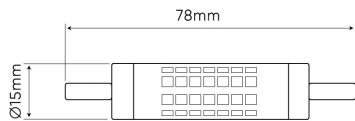

LED line® R7s 6W 4000K 500lm 220-240V 78mm

The structural design of this product ensures effective heat dissipation.

FLICKER FREE™ system guarantees no harmful flickering effect and ensures safety for users' eyesight.

Voltage range and voltage type

LED type

Manufacturer issues a 3-year warranty for this product.

Beam angle

Ambient temperature suitable for operation

Lifespan

Parameter	Value
Luminous efficacy	83 lm/W
Power	6 W
Colour of the light	White
Energy efficiency class 2019/2015	G
Luminous flux	500 lm
Correlated colour temperature	4000 K
Colour consistency in McAdam ellipses	≤6
Warranty (years)	3
Survival factor	0.9
Lifetime L70B50	30 000
Supply voltage range and voltage type	220-240 VAC
Frequency of the supply voltage	50/60Hz
Colour rendering index Ra	80
Colour	white
The lumen maintenance factor	96 %
Lamp's diameter	15

Parameter	Value
Beam angle	360 °
Material (cover)	glass
Material (housing)	Ceramic
LED type	SMD2835
Lifespan	30000
Power Factor	0,5
Number of on/off cycles	50000
Colour consistency in McAdam ellipses	≤6
Ambient temperature suitable for operation	-20÷40 °C
For indoor use	Inside
Full box quantity	250 pc
Lamp's warm-up time to 60%	1
Height	78 mm
Product weight with packaging	22 g
Master carton weight (kg)	5,5
Energy class	A+