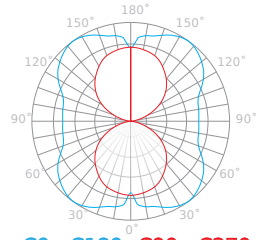

Voltage range and voltage type

LED type

Manufacturer issues a 3-year warranty for this product.

Beam angle

Ambient temperature suitable for operation

Lifespan

Parameter	Value
Luminous efficacy	83 lm/W
Power	6 W
Colour of the light	White
Energy efficiency class 2019/2015	G
Luminous flux	500 lm
Correlated colour temperature	4000 K
Colour consistency in McAdam ellipses	≤6
Warranty (years)	3
Survival factor	0.9
Lifetime L70B50	30 000
Supply voltage range and voltage type	220-240 VAC
Frequency of the supply voltage	50/60Hz
Colour rendering index Ra	80
Colour	white
The lumen maintenance factor	96 %
Lamp's diameter	15

Parameter	Value
Beam angle	360 °
Material (cover)	glass
Material (housing)	Ceramic
LED type	SMD2835
Lifespan	30000
Power Factor	0,5
Number of on/off cycles	50000
Colour consistency in McAdam ellipses	≤6
Ambient temperature suitable for operation	-20÷40 °C
For indoor use	Inside
Full box quantity	250 pc
Lamp's warm-up time to 60%	1
Height	78 mm
Product weight with packaging	22 g
Master carton weight (kg)	5,5
Energy class	A+

Luminous [cd/klm]

C0 - C180 C90 - C270

Single packaging

Width 20 mm
Height 90 mm
Length 20 mm
1

Bulk packaging

Width 50
Height 240 mm
Length 150
Weight 5,3 kg
Volume 0,02196 m3

Europallet

Weight of a euro pallet 265 kg
1644
5
10